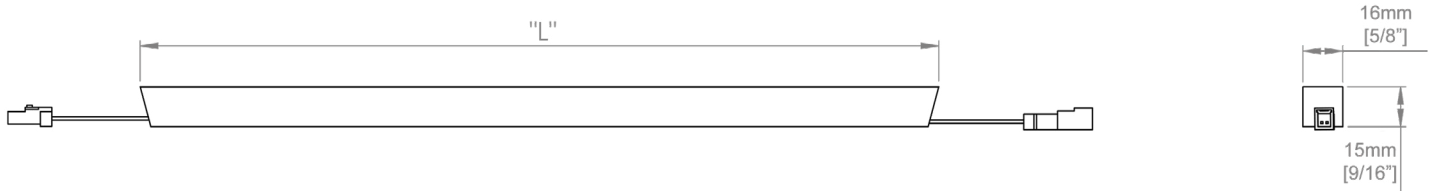

PRODUCT DIMENSIONS

Flexi-Line T (All Variants)

Top-Bending
Single and three sided lumination

Minimum Bend Radius

Light Output Direction

T
Single Sided Lumination
Top Side

T2
Two Sided Lumination
Both Sides

T2L
Two Sided Lumination
Top and One Side (Left)