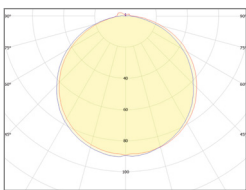

BEAMSHAPE

DIFFUSE

T