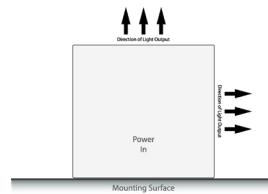

T2LR
Two Sided Lumination
Top and One Side (Right)