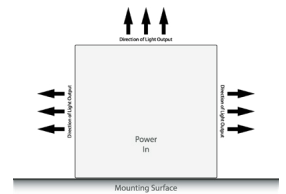

T3
Three Sided Lumination
Top and Both Sides