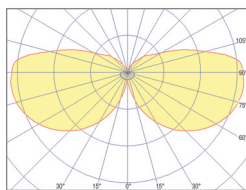

LED CCT/COLOUR OPTIONS

STATIC WHITE

T - 2500K, 2700K, 3000K, 4000K
T2 & 3 - 2500K, 2900K, 3300K, 4200K

TUNABLE WHITE^a

T - 2500K to 4500K
T2 & 3 - 2500K to 4800K

TUNABLE COLOUR^b

RGB LED Colour Mixing

DYNAMIC COLOUR^c

RGB LED Dynamic Pixels

LENGTH (L) OPTIONS

Product	LED Colour	Minimum Length (mm)	Maximum Length (mm)	Length Increments (mm)	Length Options (mm)
T	White	64	4814	50	64, 114, 164, 214, 264, 314, 364, 414, 464, 514, 564, 614, 664, 714, 764, 814, 864, 914, 964, 1014, 1064, 1114, 1164, 1214, 1264, 1314, 1364, 1414, 1464, 1514, 1564, 1614, 1664, 1714, 1764, 1814, 1864, 1914, 1964, 2014, 2064, 2114, 2164, 2214, 2264, 2314, 2364, 2414, 2464, 2514, 2564, 2614, 2664, 2714, 2764, 2814, 2864, 2914, 2964, 3014, 3064, 3114, 3164, 3214, 3264, 3314, 3364, 3414, 3464, 3514, 3564, 3614, 3664, 3714, 3764, 3814, 3864, 3914, 3964, 4014, 4064, 4114, 4164, 4214, 4264, 4314, 4364, 4414, 4464, 4514, 4564, 4614, 4664, 4714, 4764, 4814
T2	Tunable White				
T2L					
T2LR					
T3	RGB	114	4814	100	114, 214, 314, 414, 514, 614, 714, 814, 914, 1014, 1114, 1214, 1314, 1414, 1514, 1614, 1714, 1814, 1914, 2014, 2114, 2214, 2314, 2414, 2514, 2614, 2714, 2814, 2914, 3014, 3114, 3214, 3314, 3414, 3514, 3614, 3714, 3814, 3914, 4014, 4114, 4214, 4314, 4414, 4514, 4614, 4714, 4814
	RGB Dynamic				

BEAMSHAPE

DIFFUSE

T

DIFFUSE

T2

MOUNTING OPTIONS

FLUSH MOUNT CLIP

Stainless Steel

ORDER CODE: 007900

CABLE MANAGEMENT CLIP

Stainless Steel

ORDER CODE: 008981

SURFACE MOUNT CLEAR CLIP

Polycarbonate

ORDER CODE: 020805

FLEXI-CHANNEL GUIDE

Stainless Steel

ORDER CODE: 017228

RIGID CHANNEL

Aluminium

ORDER CODE: 017229

RIGID CHANNEL WITH CABLE MANAGEMENT

Aluminium

ORDER CODE: 017230