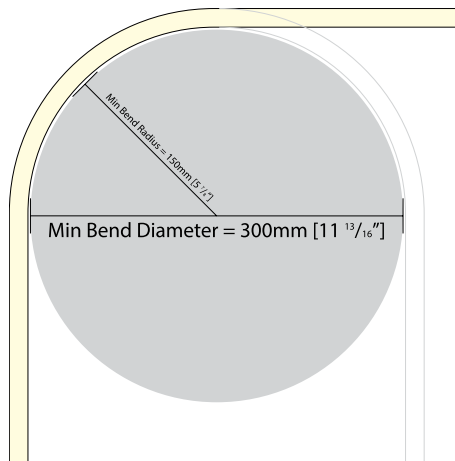

RGB LED Dynamic Pixels

LENGTH (L) OPTIONS

Product	LED Colour	Minimum Length (mm)	Maximum Length (mm)	Length Increments (mm)	Length Options (mm)
T	White	64	4814	50	64, 114, 164, 214, 264, 314, 364, 414, 464, 514, 564, 614, 664, 714, 764, 814, 864, 914, 964, 1014, 1064, 1114, 1164, 1214, 1264, 1314, 1364, 1414, 1464, 1514, 1564, 1614, 1664, 1714, 1764, 1814, 1864, 1914, 1964, 2014, 2064, 2114, 2164, 2214, 2264, 2314, 2364, 2414, 2464, 2514, 2564, 2614, 2664, 2714, 2764, 2814, 2864, 2914, 2964, 3014, 3064, 3114, 3164, 3214, 3264, 3314, 3364, 3414, 3464, 3514, 3564, 3614, 3664, 3714, 3764, 3814, 3864, 3914, 3964, 4014, 4064, 4114, 4164, 4214, 4264, 4314, 4364, 4414, 4464, 4514, 4564, 4614, 4664, 4714, 4764, 4814
T2	Tunable White				
T2L					
T2LR					
T3	RGB	114	4814	100	114, 214, 314, 414, 514, 614, 714, 814, 914, 1014, 1114, 1214, 1314, 1414, 1514, 1614, 1714, 1814, 1914, 2014, 2114, 2214, 2314, 2414, 2514, 2614, 2714, 2814, 2914, 3014, 3114, 3214, 3314, 3414, 3514, 3614, 3714, 3814, 3914, 4014, 4114, 4214, 4314, 4414, 4514, 4614, 4714, 4814
	RGB Dynamic				

^bEach colour channel represents 5W/m. When all channels are at 100% the luminaire will output at 15W/m.

^cMust be used in conjunction with Vexica HybridDrive6 driver plus PSU. Max cable length from driver to first fitting is 1m, any extensions will require additional equipment. Contact your Vexica rep for details.

PRODUCT DIMENSIONS

Flexi-Line T (All Variants)

Top-Bending
Single and three sided lumination

Minimum Bend Radius

Light Output Direction

T
Single Sided Lumination
Top Side

T2
Two Sided Lumination
Both Sides

T2L
Two Sided Lumination
Top and One Side (Left)

2) LUMINAIRE LENGTH (Select For Chosen Type & CCT/LED Colour)

LENGTH

	WHITE & TUNABLE WHITE	RGB & RGB-DYN
X	Specify Xmm 50mm Intervals + 14mm Minimum = 64mm Maximum = 4814mm	Specify Xmm 100mm Intervals + 14mm Minimum = 114mm Maximum = 4814mm