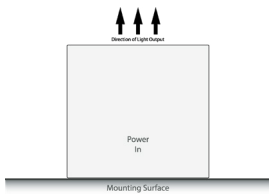

PRODUCT DIMENSIONS

Flexi-Line T (All Variants)

Top-Bending
Single and three sided lumination

Minimum Bend Radius

Light Output Direction

T
Single Sided Lumination
Top Side

T2
Two Sided Lumination
Both Sides

T2L
Two Sided Lumination
Top and One Side (Left)