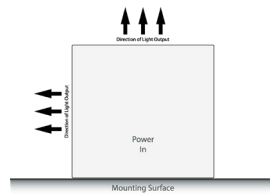

PRODUCT DIMENSIONS

Flexi-Line T (All Variants)

Top-Bending
Single and three sided lumination

Minimum Bend Radius

Light Output Direction

T
Single Sided Lumination
Top Side

T2
Two Sided Lumination
Both Sides

T2L
Two Sided Lumination
Top and One Side (Left)