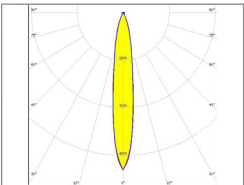

LENGTH (L) OPTIONS

Product	LED Colour	Minimum Length (mm)	Maximum Length (mm)	Length Increments (mm)	Length Options (mm)
Midi (Node Size = 25 x 25mm)	2200K 2700K 3000K 3500K 4000K	199	2089	210mm	199, 409, 619, 829, 1039, 1249, 1459, 1669, 1879, 2089
Max (Node Size = 40 x 40mm)	2200K 2700K 3000K 3500K 4000K	319	985	333mm	319, 652, 985

BEAMSHAPE SELECTION

Flexi-Light Midi

SYMMETRIC 20

Symmetric 20°

SYMMETRIC 35

Symmetric 35°

SYMMETRIC 57

Symmetric 57°