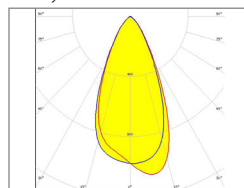

LENGTH (L) OPTIONS

Product	LED Colour	Minimum Length (mm)	Maximum Length (mm)	Length Increments (mm)	Length Options (mm)
Midi (Node Size = 25 x 25mm)	2200K 2700K 3000K 3500K 4000K	199	2089	210mm	199, 409, 619, 829, 1039, 1249, 1459, 1669, 1879, 2089
Max (Node Size = 40 x 40mm)	2200K 2700K 3000K 3500K 4000K	319	985	333mm	319, 652, 985

BEAMSHAPE SELECTION

Flexi-Light Midi

SYMMETRIC 20

Symmetric 20°

SYMMETRIC 35

Symmetric 35°

SYMMETRIC 57

Symmetric 57°

ASYMMETRIC

Asymmetric 45° by 20°

Flexi-Light Max

SYMMETRIC 13

Symmetric 13° Beam

SYMMETRIC 33

Symmetric 33° Beam

SYMMETRIC 47

Symmetric 47° Beam

ASYMMETRIC

Asymmetric 47° x 14° Beam

RGB DYNAMIC*

Symmetric 32° Beam [ONLY]

MOUNTING OPTION

Flexi-Light

FLUSH MOUNT CLIP