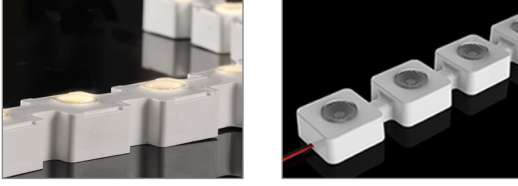

LED CCT/COLOUR OPTIONS

STATIC WHITE

2200K, 2500K, 2700K, 3000K, 3500K, 4000K