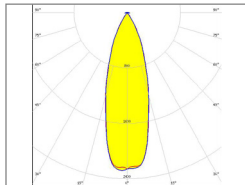

LENGTH (L) OPTIONS

Product	LED Colour	Minimum Length (mm)	Maximum Length (mm)	Length Increments (mm)	Length Options (mm)
Midi (Node Size = 25 x 25mm)	2200K 2700K 3000K 3500K 4000K	199	2089	210mm	199, 409, 619, 829, 1039, 1249, 1459, 1669, 1879, 2089
Max (Node Size = 40 x 40mm)	2200K 2700K 3000K 3500K 4000K	319	985	333mm	319, 652, 985

BEAMSHAPE SELECTION

Flexi-Light Midi

SYMMETRIC 20

Symmetric 20°

SYMMETRIC 35

Symmetric 35°

SYMMETRIC 57

Symmetric 57°

ASYMMETRIC

Asymmetric 45° by 20°

Flexi-Light Max

SYMMETRIC 13

Symmetric 13° Beam

SYMMETRIC 33

Symmetric 33° Beam

SYMMETRIC 47