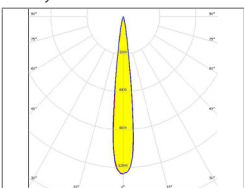

LENGTH (L) OPTIONS

Product	LED Colour	Minimum Length (mm)	Maximum Length (mm)	Length Increments (mm)	Length Options (mm)
Midi (Node Size = 25 x 25mm)	2200K 2700K 3000K 3500K 4000K	199	2089	210mm	199, 409, 619, 829, 1039, 1249, 1459, 1669, 1879, 2089
Max (Node Size = 40 x 40mm)	2200K 2700K 3000K 3500K 4000K	319	985	333mm	319, 652, 985

BEAMSHAPE SELECTION

Flexi-Light Midi

SYMMETRIC 20

Symmetric 20°

SYMMETRIC 35

Symmetric 35°

SYMMETRIC 57

Symmetric 57°

ASYMMETRIC

Asymmetric 45° by 20°

Flexi-Light Max

SYMMETRIC 13

Symmetric 13° Beam

SYMMETRIC 33

Symmetric 33° Beam

SYMMETRIC 47

Symmetric 47° Beam

ASYMMETRIC

Asymmetric 47° x 14° Beam

RGB DYNAMIC*

Symmetric 32° Beam [ONLY]

MOUNTING OPTION

Flexi-Light

FLUSH MOUNT CLIP