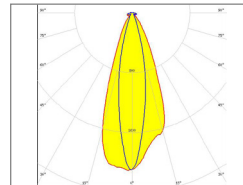

LENGTH (L) OPTIONS

Product	LED Colour	Minimum Length (mm)	Maximum Length (mm)	Length Increments (mm)	Length Options (mm)
Midi (Node Size = 25 x 25mm)	2200K 2700K 3000K 3500K 4000K	199	2089	210mm	199, 409, 619, 829, 1039, 1249, 1459, 1669, 1879, 2089
Max (Node Size = 40 x 40mm)	2200K 2700K 3000K 3500K 4000K	319	985	333mm	319, 652, 985

BEAMSHAPE SELECTION

Flexi-Light Midi

SYMMETRIC 20

Symmetric 20°

SYMMETRIC 35

Symmetric 35°

SYMMETRIC 57

Symmetric 57°

ASYMMETRIC

Asymmetric 45° by 20°

Flexi-Light Max

SYMMETRIC 13

Symmetric 13° Beam

SYMMETRIC 33

Symmetric 33° Beam

SYMMETRIC 47