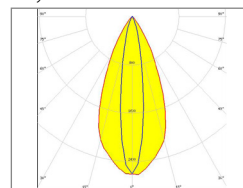

LENGTH (L) OPTIONS

Product	LED Colour	Minimum Length (mm)	Maximum Length (mm)	Length Increments (mm)	Length Options (mm)
Midi (Node Size = 25 x 25mm)	2200K 2700K 3000K 3500K 4000K	199	2089	210mm	199, 409, 619, 829, 1039, 1249, 1459, 1669, 1879, 2089
Max (Node Size = 40 x 40mm)	2200K 2700K 3000K 3500K 4000K	319	985	333mm	319, 652, 985

BEAMSHAPE SELECTION

Flexi-Light Midi

SYMMETRIC 20

Symmetric 20°

SYMMETRIC 35

Symmetric 35°

SYMMETRIC 57

Symmetric 57°

ASYMMETRIC

Asymmetric 45° by 20°

Flexi-Light Max

SYMMETRIC 13

Symmetric 13° Beam

SYMMETRIC 33

Symmetric 33° Beam

SYMMETRIC 47

Symmetric 47° Beam

ASYMMETRIC

Asymmetric 47° x 14° Beam

RGB DYNAMIC*

Symmetric 32° Beam [ONLY]

MOUNTING OPTION

Flexi-Light

FLUSH MOUNT CLIP