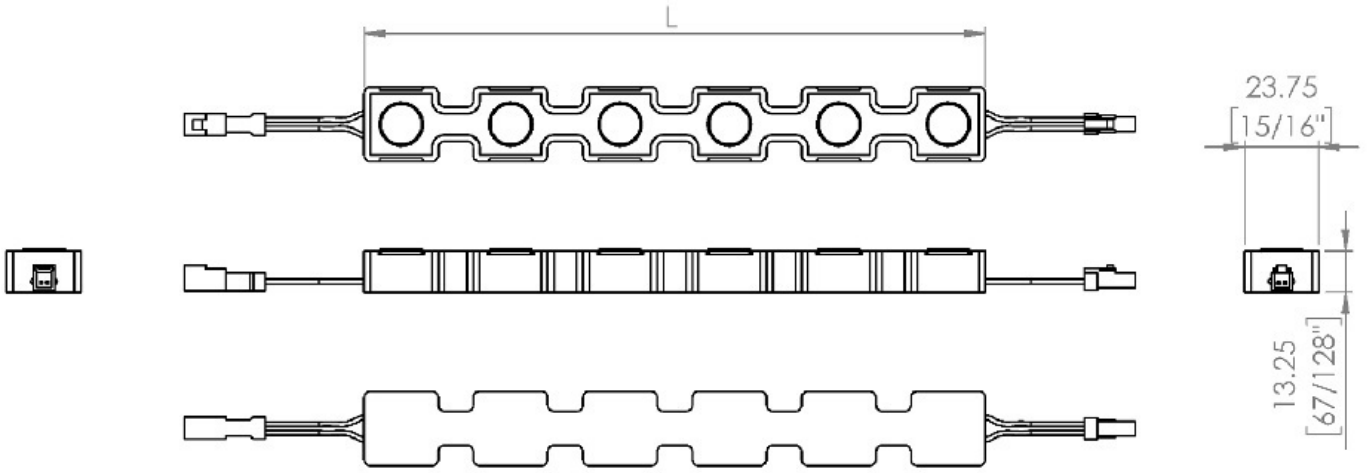

Symmetric 47° Beam

ASYMMETRIC

Asymmetric 47° x 14° Beam

RGB DYNAMIC*

Symmetric 32° Beam [ONLY]

MOUNTING OPTION

Flexi-Light

FLUSH MOUNT CLIP

Stainless Steel

ORDER CODE: 007929

Flexi-Light Max

FLUSH MOUNT CLIP

Stainless Steel

ORDER CODE: 011816

PRODUCT DIMENSIONS

Flexi-Light

25mm x 25mm Node, 30 per m

Maximum Bend Radius

Horizontal = 150mm

Vertical = 300mm

Flexi-Light Max

40mm x 40mm Node, 18 per m

Maximum Bend Radius

Horizontal = 300mm