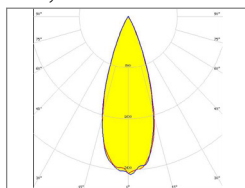

LENGTH (L) OPTIONS

Product	LED Colour	Minimum Length (mm)	Maximum Length (mm)	Length Increments (mm)	Length Options (mm)
Midi (Node Size = 25 x 25mm)	2200K 2700K 3000K 3500K 4000K	199	2089	210mm	199, 409, 619, 829, 1039, 1249, 1459, 1669, 1879, 2089
Max (Node Size = 40 x 40mm)	2200K 2700K 3000K 3500K 4000K	319	985	333mm	319, 652, 985

BEAMSHAPE SELECTION

Flexi-Light Midi

SYMMETRIC 20

Symmetric 20°

SYMMETRIC 35

Symmetric 35°

SYMMETRIC 57

Symmetric 57°

ASYMMETRIC

Asymmetric 45° by 20°

Flexi-Light Max

SYMMETRIC 13

Symmetric 13° Beam

SYMMETRIC 33

Symmetric 33° Beam

SYMMETRIC 47

Symmetric 47° Beam

ASYMMETRIC

Asymmetric 47° x 14° Beam

RGB DYNAMIC*

Symmetric 32° Beam [ONLY]

MOUNTING OPTION

Flexi-Light

FLUSH MOUNT CLIP