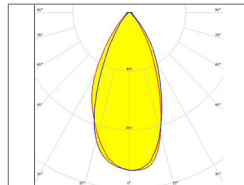

LENGTH (L) OPTIONS

Product	LED Colour	Minimum Length (mm)	Maximum Length (mm)	Length Increments (mm)	Length Options (mm)
Midi (Node Size = 25 x 25mm)	2200K 2700K 3000K 3500K 4000K	199	2089	210mm	199, 409, 619, 829, 1039, 1249, 1459, 1669, 1879, 2089
Max (Node Size = 40 x 40mm)	2200K 2700K 3000K 3500K 4000K	319	985	333mm	319, 652, 985

BEAMSHAPE SELECTION

Flexi-Light Midi

SYMMETRIC 20

Symmetric 20°

SYMMETRIC 35

Symmetric 35°

SYMMETRIC 57

Symmetric 57°

ASYMMETRIC

Asymmetric 45° by 20°

Flexi-Light Max

SYMMETRIC 13

Symmetric 13° Beam

SYMMETRIC 33

Symmetric 33° Beam

SYMMETRIC 47