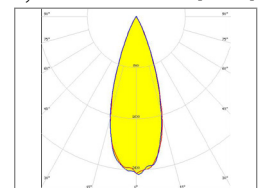

LENGTH (L) OPTIONS

Product	LED Colour	Minimum Length (mm)	Maximum Length (mm)	Length Increments (mm)	Length Options (mm)
Midi (Node Size = 25 x 25mm)	2200K 2700K 3000K 3500K 4000K	199	2089	210mm	199, 409, 619, 829, 1039, 1249, 1459, 1669, 1879, 2089
Max (Node Size = 40 x 40mm)	2200K 2700K 3000K 3500K 4000K	319	985	333mm	319, 652, 985

BEAMSHAPE SELECTION

Flexi-Light Midi

SYMMETRIC 20

Symmetric 20°

SYMMETRIC 35

Symmetric 35°

SYMMETRIC 57

Symmetric 57°

ASYMMETRIC

Asymmetric 45° by 20°

Flexi-Light Max

SYMMETRIC 13

Symmetric 13° Beam

SYMMETRIC 33

Symmetric 33° Beam

SYMMETRIC 47

Symmetric 47° Beam

ASYMMETRIC

Asymmetric 47° x 14° Beam

RGB DYNAMIC*

Symmetric 32° Beam [ONLY]

MOUNTING OPTION

Flexi-Light

FLUSH MOUNT CLIP