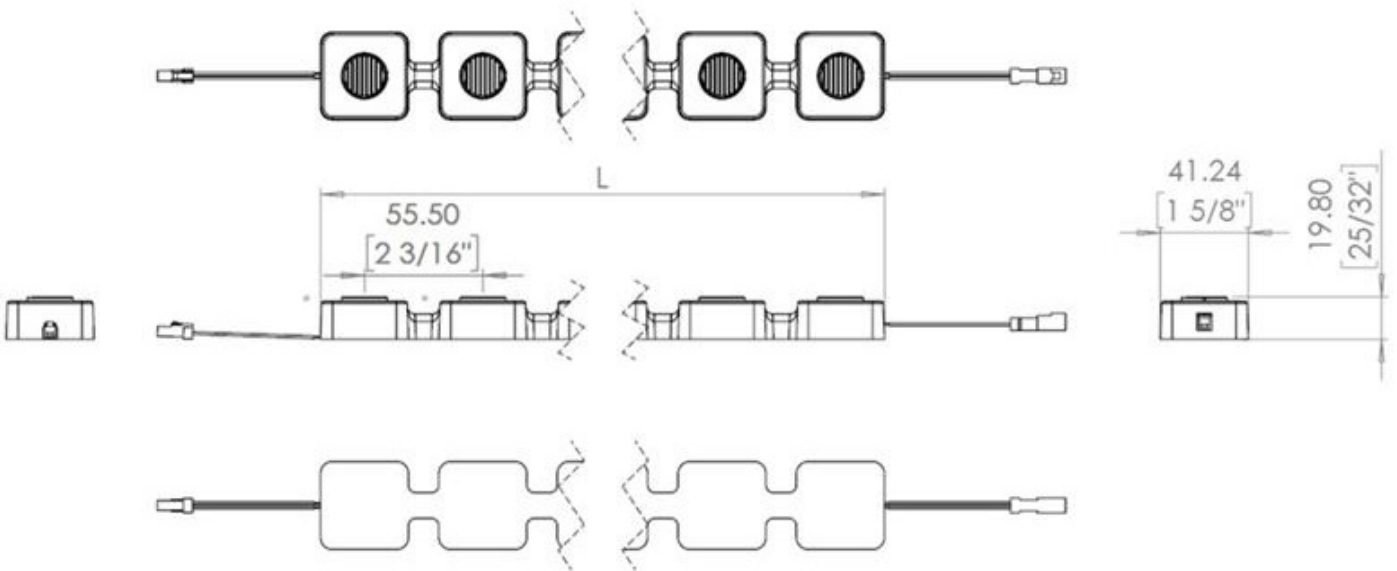

25mm x 25mm Node, 30 per m

Maximum Bend Radius

Horizontal = 150mm

Vertical = 300mm

Flexi-Light Max

40mm x 40mm Node, 18 per m

Maximum Bend Radius

Horizontal = 300mm

Vertical = 600mm

FIXTURE ORDERING

Project Name

1) FIXTURE & OUTPUT TYPE

PRODUCT	TYPE	OPTIC	CCT/LED Colour
VEX-FLEXI-LIGHT		TIR	
Flexi-Light is a Flexible Polyurethane, Exterior-Grade LED Luminaire with Wall Grazing Optics.	- MAX	Flexi-Light (Pixel Size = 25 x 25mm) Flexi-Light Max (Pixel Size = 40 x 40mm)	TIR TIR Lens 2200K 2200K 2700K 2700K 3000K 3000K 3500K 3500K 4000K 4000K RGB-DYN RGB Dynamic [Flexi-Light Max ONLY]

2) LUMINAIRE LENGTH (Select For Chosen Type)

FLEXI-LIGHT		FLEXI-LIGHT MAX	
199	199mm	319	319mm
409	409mm	652	652mm
619	619mm	985	985mm
829	829mm		
1039	1039mm		
1249	1249mm		
1459	1459mm		
1669	1669mm		
1879	1879mm		
2089	2089mm		