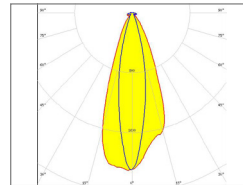

ASYMMETRIC

Asymmetric 20° by 45°