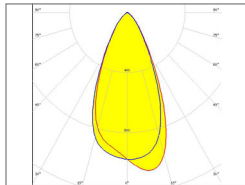

LED CCT/COLOUR OPTIONS

STATIC WHITE

2700K, 3000K, 4000K, 6500K

LENGTH (L) OPTIONS*

Product	LED Colour	Minimum Length (mm)	Maximum Length (mm)	Length Increments (mm)	Length Options (mm)
Flexi-Graze	2700K 3000K 4000K 6500K	125	5000	125mm	125, 250, 375, 500, 625, 750, 875, 1000, 1125, 1250, 1375, 1500, 1625, 1750, 1875, 2000, 2125, 2250, 2375, 2500, 2625, 2750, 2875, 3000, 3125, 3250, 3375, 3500, 3625, 3750, 3875, 4000, 4125, 4250, 4375, 4500, 4625, 4750, 4875, 5000

BEAMSHAPE SELECTION

SYMMETRIC 30

Symmetric 30°

SYMMETRIC 45

Symmetric 45°

SYMMETRIC 60

Symmetric 60°

ASYMMETRIC