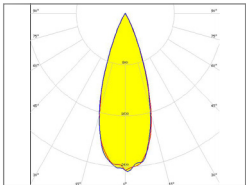

¹ Lumen output values for TIR optic models vary slightly depending on beam angle selected

Vexica run regular development cycles, continuously optimising and balancing product specifications to best suit our customers. All information therefore, is intended as a guide and specifications may change on occasion without notice or announcement. Technical data is measured under controlled conditions, expected performance is within +/- 10% of advertised figures. Information provided above is intended as a description of the product and shall not be used in the form of any contract.

LED CCT/COLOUR OPTIONS

STATIC WHITE

2700K, 3000K, 4000K, 6500K

LENGTH (L) OPTIONS*

Product	LED Colour	Minimum Length (mm)	Maximum Length (mm)	Length Increments (mm)	Length Options (mm)
Flexi-Graze	2700K 3000K 4000K 6500K	125	5000	125mm	125, 250, 375, 500, 625, 750, 875, 1000, 1125, 1250, 1375, 1500, 1625, 1750, 1875, 2000, 2125, 2250, 2375, 2500, 2625, 2750, 2875, 3000, 3125, 3250, 3375, 3500, 3625, 3750, 3875, 4000, 4125, 4250, 4375, 4500, 4625, 4750, 4875, 5000

BEAMSHAPE SELECTION

SYMMETRIC 30

Symmetric 30°

SYMMETRIC 45

Symmetric 45°

SYMMETRIC 60

Symmetric 60°

ASYMMETRIC