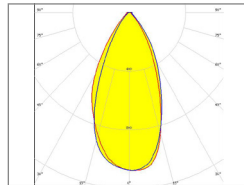

¹ Lumen output values for TIR optic models vary slightly depending on beam angle selected

Vexica run regular development cycles, continuously optimising and balancing product specifications to best suit our customers. All information therefore, is intended as a guide and specifications may change on occasion without notice or announcement. Technical data is measured under controlled conditions, expected performance is within +/- 10% of advertised figures. Information provided above is intended as a description of the product and shall not be used in the form of any contract.

LED CCT/COLOUR OPTIONS

STATIC WHITE

2700K, 3000K, 4000K, 6500K

LENGTH (L) OPTIONS*

Product	LED Colour	Minimum Length (mm)	Maximum Length (mm)	Length Increments (mm)	Length Options (mm)
Flexi-Graze	2700K 3000K 4000K 6500K	125	5000	125mm	125, 250, 375, 500, 625, 750, 875, 1000, 1125, 1250, 1375, 1500, 1625, 1750, 1875, 2000, 2125, 2250, 2375, 2500, 2625, 2750, 2875, 3000, 3125, 3250, 3375, 3500, 3625, 3750, 3875, 4000, 4125, 4250, 4375, 4500, 4625, 4750, 4875, 5000

BEAMSHAPE SELECTION

SYMMETRIC 30

Symmetric 30°

SYMMETRIC 45

Symmetric 45°

SYMMETRIC 60

Symmetric 60°

ASYMMETRIC