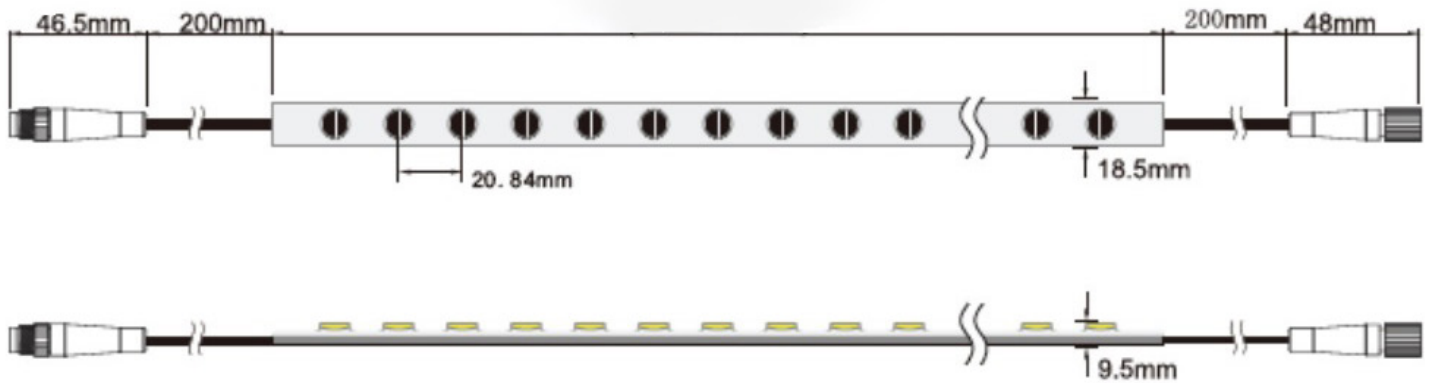

ORDER CODE: 009322

CONNECTION OPTION

INPUT/TERMINATOR CABLE

2-Way 20AWG, 300mm

ORDER CODE: 014179

T-SHAPE CONNECTING CABLE

2-Way 20AWG, 200mm

ORDER CODE: 014483

PRODUCT DIMENSIONS

Maximum Bend Radius Vertical = 75mm

Available as standard in 1m and 5m lengths that can then be cut at 125mm intervals to the desired length.

After cutting, the revealed bare ends must be correctly sealed to maintain IP Rating.

2) LUMINAIRE LENGTH (Select For Chosen Type)

X

Specify Xmm
125mm Intervals
Minimum = 125mm
Maximum = 5000mm

3) FIXTURE POWER, IP RATING, BEAM PATTERN & RESIN COLOUR

POWER OPTION	IP RATING	BEAM ANGLE
18W	IP67	
18W 18W/m	IP67 Water & Dust Proof Suitable for outdoor use	30 Symmetric 30° 45 Symmetric 45° 60 Symmetric 60° 45x20 Asymmetric 45° by 20°